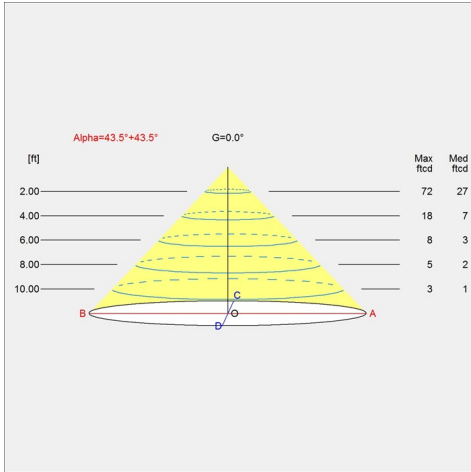

Weight

Min: 1.715 lbs Max: 3.375 lbs

Finish

Black, Dark aluminum grey, Light aluminum grey, White

Specification sheet

Cartesian

Isolux

Polar