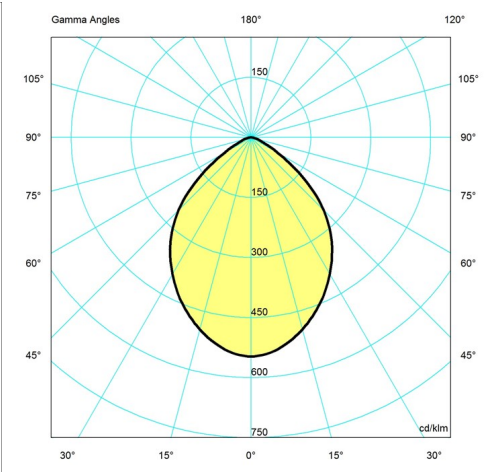

Weight

Min: 1.715 lbs Max: 3.375 lbs

Finish

Black, Dark aluminum grey, Light aluminum grey, White

Specification sheet

Cartesian

Isolux

Polar