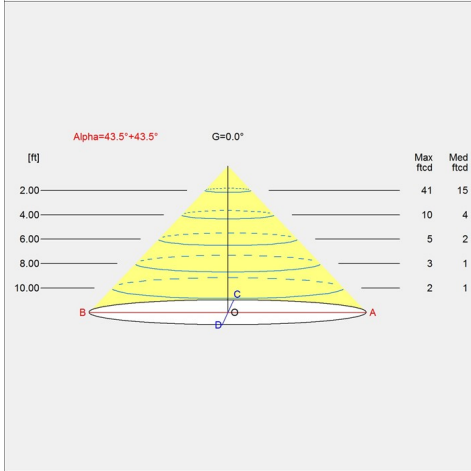

Weight

Min: 1.715 lbs Max: 3.375 lbs

Finish

Black, Dark aluminum grey, Light aluminum grey, White

Specification sheet

Cartesian

Isolux

Polar