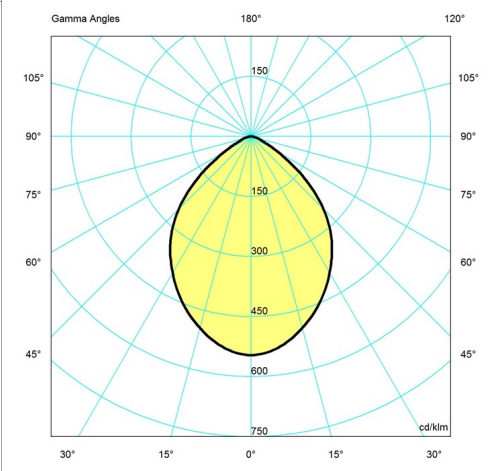

Weight

Min: 1.715 lbs Max: 3.375 lbs

Finish

Black, Dark aluminum grey, Light aluminum grey, White

Specification sheet

Cartesian

Isolux

Polar