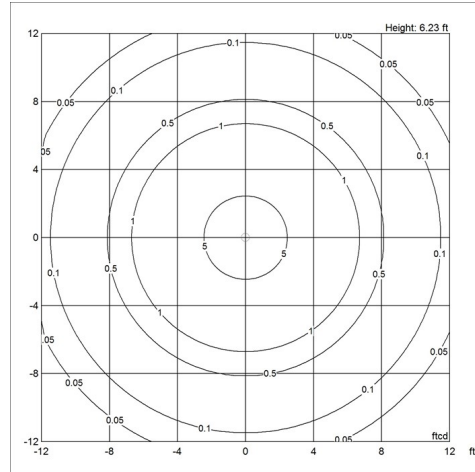

Weight

Min: 1.715 lbs Max: 3.375 lbs

Finish

Black, Dark aluminum grey, Light aluminum grey, White

Specification sheet

Cartesian

Isolux

Polar