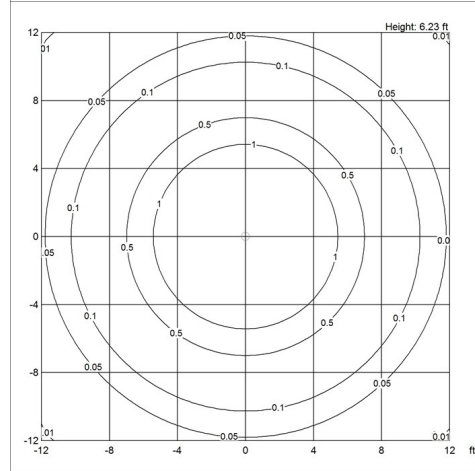

Weight

Min: 1.715 lbs Max: 3.375 lbs

Finish

Black, Dark aluminum grey, Light aluminum grey, White

Specification sheet

Cartesian

Isolux

Polar