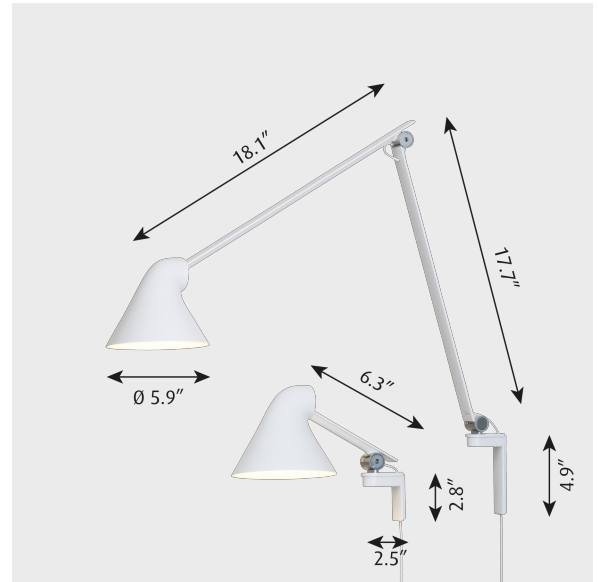

NJP WALL

Project name:

Project type:

Notes:

Design

nendo

Product description

The NJP series was designed by Oki Sato, founder of nendo design studio. The NJP Wall lamp's flexible head and arms provide exceptional adjustability, which is often lacking in standard wall lights. This makes the light highly suitable for the bedroom, where adjustable beds are becoming increasingly common. Available in 4 colors and 2 sizes. May be programmed to automatically shut off after 4 or 8 hours.

- 529
- 550

Voltage frequency

- 120V

Light description

The fixture provides direct glare-free horizontal light while reflecting some of the light through the rear of the head, illuminating the top of the arm. The ergonomic design of the fixture head shapes the light and gives optimal light direction. A simple mechanical system provides great freedom of movement, so the light can always be set in the ideal position in the workspace. The shade is painted white on the inside, reflecting comfortable diffused light.

Mounting

Mounts to the wall and powered by a plug-in transformer for 120V operation. Push button switch on luminaire head steps through high - low - off operation.

Information

Electrical:
System Wattage: 10W
LED Wattage: 9W
Delivered lumens: 550
Efficacy: 55 lm/W
Certifications:
cULus, Dry Location
Protection class IP20
Controllability: Step dimming
Color Rendering: Ra≥90

Voltage

120V

Light distribution diagrams

For the full data set on all variants, see louispoulsen.com.

Material

Luminaire constructed in aluminum for durability and heat management. Springs and mounting hardware are steel.